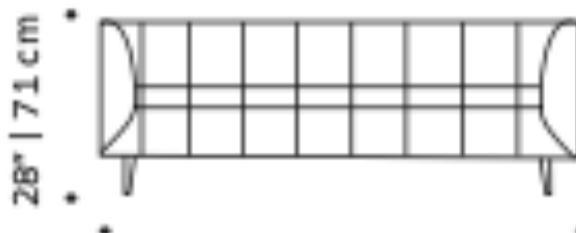

Wood legs:

- Solid Wood base
- Metal foot detail (on demand)

63" | 160 cm

78" | 200 cm

86" | 220 cm

35" | 88 cm