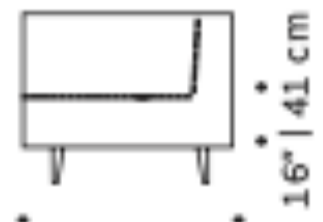

Wood legs:

- Solid Wood base
- Metal foot detail (on demand)

63" | 160 cm

78" | 200 cm

86" | 220 cm

35" | 88 cm