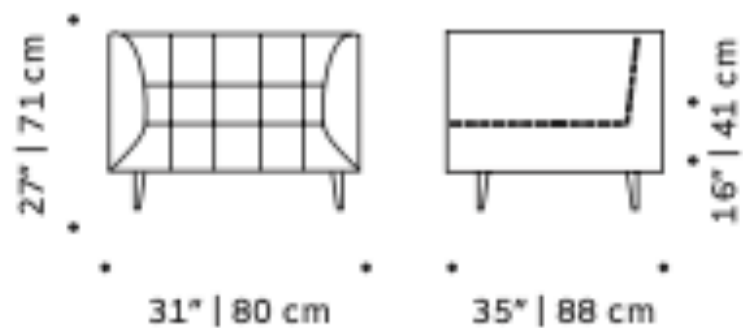

Size: 31" W x 35"D x 27" H Seat height 16"

Upholstery 5 yards, piping 0.7 yards

DUST  
armchair

**Wood legs:**

- Solid Wood base
- Metal foot detail (on demand)

MB

COLLECTION