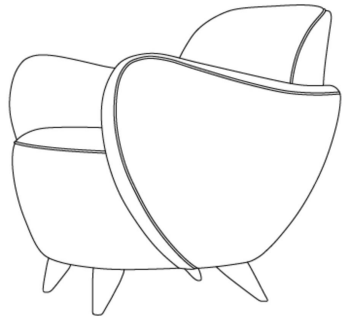

HOLLY HUNT

Wrap Around Barrel Chair

Overall Dimensions

31.0w | 34.0d | 31.0h in (79w | 86d | 79h cm)

Seat Height

17.0 in (43 cm)

Finish

Maple Ebony | Maple Natural |
Walnut Ebony | Walnut Natural
