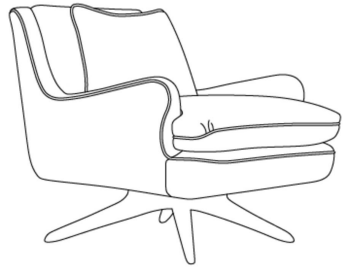

HOLLY HUNT

Venetian Lounge Chair

Overall Dimensions	29.0w 32.0d 32.0h in (74w 81d 81h cm)
Seat Height	19.0 in (48 cm)
Seat Depth	20.0 in (51 cm)
Arm Height	23.0 in (58 cm)
Configuration Details	Swivel or stationary base available
Finish	Maple Ebony Maple Natural Walnut Ebony Walnut Natural
