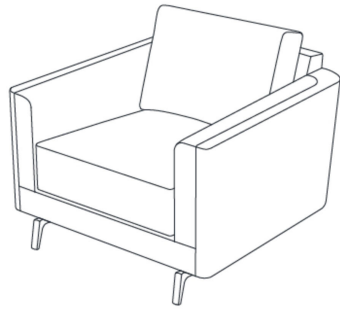

HOLLY HUNT

Surf Club Chair

Overall Dimensions	34.0w 36.5d 30.0h in (86w 93d 76h cm)
Seat Height	16.0 in (41 cm)
Seat Depth	21.25 in (54 cm)
Arm Height	23.0 in (58 cm)
Base Finish	Paris Polished Anodized Aluminum
