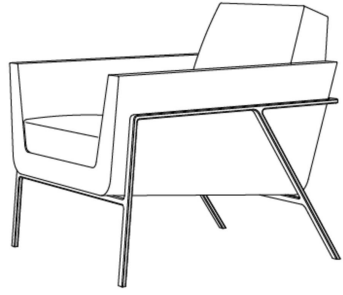

## Stilt Coupe Lounge Chair

<b>Overall Dimensions</b>	31.5w   32.5d   31.75h in (80w   83d   81h cm)
<b>Seat Height</b>	17.0 in (43 cm)
<b>Seat Depth</b>	21.5 in (55 cm)
<b>Arm Height</b>	24.0 in (61 cm)
<b>Base Finish</b>	Paris Matte Anodized Aluminum   Shadow Black Anodized Aluminum