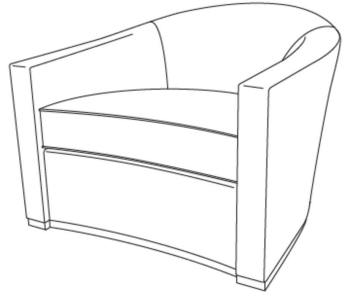

HOLLY HUNT

Sevilla Lounge Chair

Overall Dimensions

34.75w | 35.5d | 28.75h in (88w | 90d | 73h cm)

Seat Height

16.75 in (43 cm)

Seat Depth

22.0 in (56 cm)