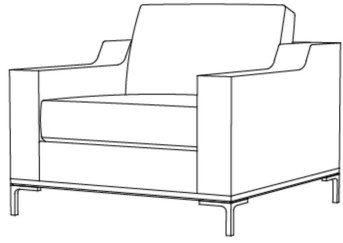

HOLLY HUNT

Guild Lounge Chair

Overall Dimensions

36.5w | 36.5d | 31.25h in (93w | 93d
| 79h cm)

Seat Height

17.0 in (43 cm)

Seat Depth

22.5 in (57 cm)

Arm Height

22.0 in (56 cm)

Finish

Standard Walnut Finishes

Hand Forged Iron
