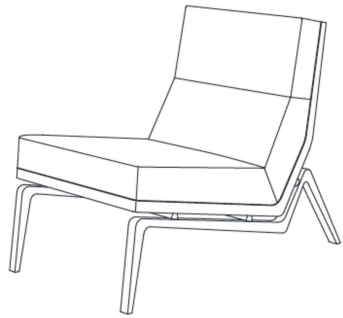

## Flea Lounge Chair

**Paris Polished Anodized Aluminum**

**Overall Dimensions**

25.0w | 36.5d | 30.0h in (64w | 93d | 76h cm)

**Seat Height**

16.75 in (43 cm)

**Seat Depth**

20.5 in (52 cm)

**Base Finish**

Paris Polished Anodized Aluminum

---

**Lacquer Finishes**

**Overall Dimensions**

25.0w | 36.5d | 30.0h in (64w | 93d | 76h cm)

**Seat Height**

16.75 in (43 cm)

**Seat Depth**

20.5 in (52 cm)

**Base Finish**

Standard Lacquer Finishes