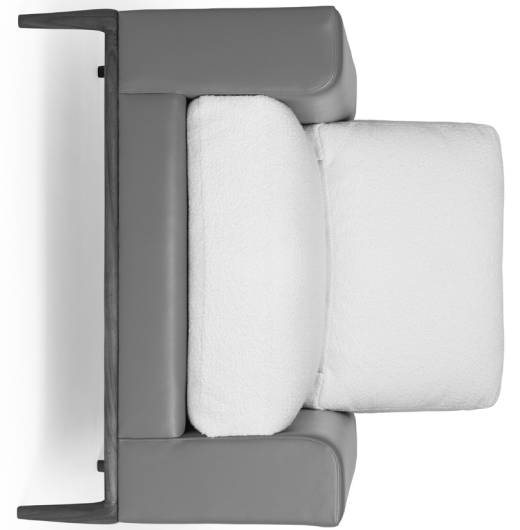

A.RUDIN

No. 872

W 37"
D 40"

H 34"
AH 23"

SH 19"

A.RUDIN