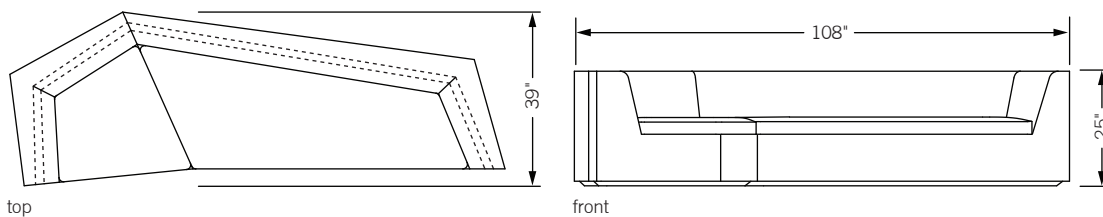

pangaea sofa

Unique angles inspired by clustered continental formations, set this seating element apart from conventional sofas. Offered as a sofa or sectional and available in COM upholstery seating pieces can also be sourced individually and in a myriad of different formations.

Specifications Hardwood construction with upholstered body and birch base. Upholstery may be sourced COM, COL, or suggested fabric and leather. (COM requirements = 15.5 yards, please inquire for yardage requirements of individual pieces or for custom formulations).

Total dimensions W 108" D 39" H 25"

pangaea sectional

Unique angles inspired by clustered continental formations set this seating element apart from conventional sofas. Offered as a sofa or sectional and available in COM upholstery in addition to suggested fabrics. Seating pieces can also be sourced individually and in a myriad of different formations.

Total dimensions W 108" D 69 3/4" H 25"