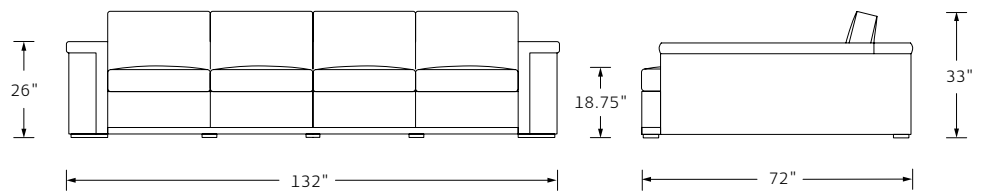

## NEWMAN SECTIONAL

Designed by Deirdre Jordan

**MATERIALS** Walnut. Upholstery (COM/COL).

**DIMENSIONS** 3 Seat - 1 Arm Unit:  
 94 W x 44 D x 33 H  
 18.75 Seat Height  
 26 Arm Height

1 Arm Chaise:  
 38 W x 72 D x 33 H  
 18.75 Seat Height  
 26 Arm Height

**COM/COL** 41 YDS/738 SQ FT

**NOTES** 2 Seat - 1 Arm also available