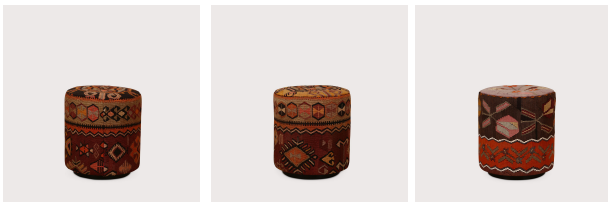

Fabric Required

1.5yds

Due to the handmade nature of this product, the dimensions may vary within a tolerance of up to +/- 1/8".