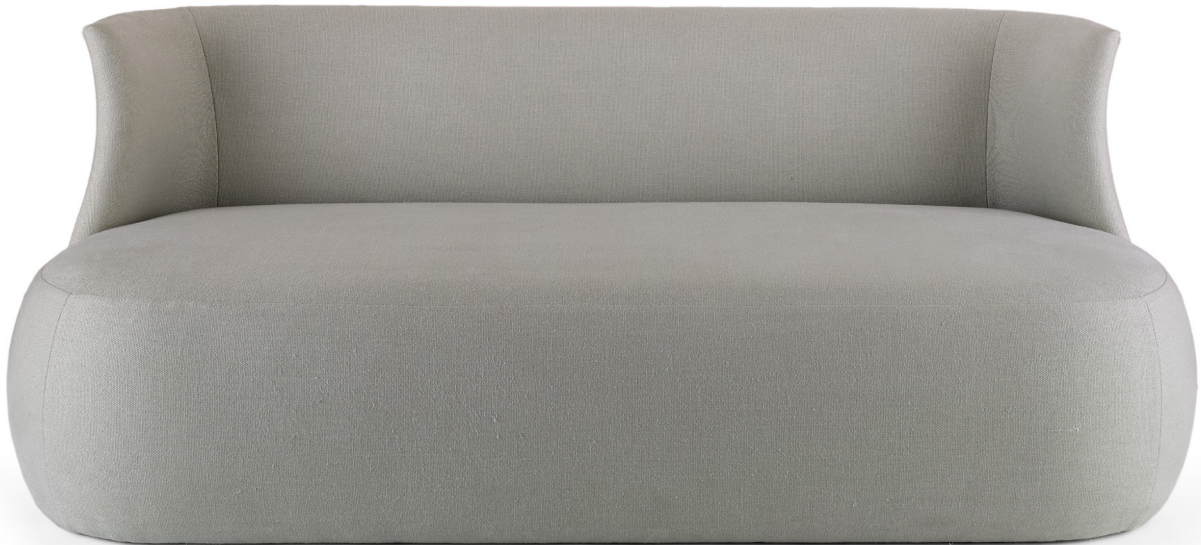

## ISADORA SOFA

W72" X D34" X H28.5" S H16.25"  
COM: 16 YDS | COL: 270 SQFT

AVAILABLE AS A LOUNGE CHAIR, INCLUDES (1) KIDNEY PILLOW

Custom Capabilities

NATASHA BARADARAN

## ISADORA BLOCKED SOFA

W72" X D34" X H28.5" SH16.25"

COM 1: 9YDS | COM 2: 4YDS | COM 3: 3YDS

AVAILABLE AS A LOUNGE CHAIR, INCLUDES (1) KIDNEY PILLOW

Custom Capabilities