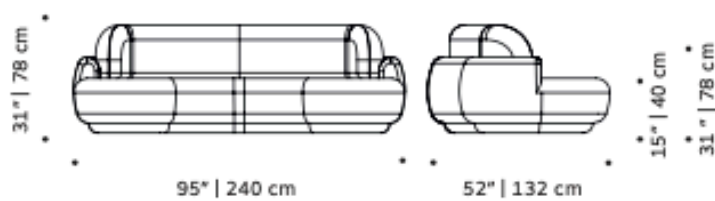

Available in 3 sizes:

Small: 95" W x 52"D x 31" H Seat height 15"

Medium: 110" W x 52"D x 31" H Seat height 15"

Large: 118" W x 52"D x 31" H Seat height 15"

\*Wood finish and upholstery can be fully customized

\*COM Available: Small Sofa: 12.5 Yards, Medium Sofa: 13.5 Yards, Large Sofa: 14.5 Yards

### DIMENSIONS

NAKED 240CM

NAKED 280CM

NAKED 300CM