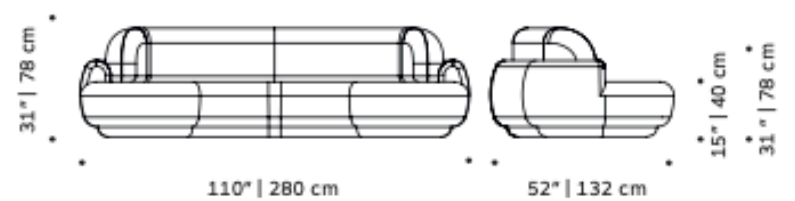

Available in 3 sizes:

Small: 95" W x 52"D x 31" H Seat height 15"

Medium: 110" W x 52"D x 31" H Seat height 15"

Large: 118" W x 52"D x 31" H Seat height 15"

\*Wood finish and upholstery can be fully customized

\*COM Available: Small Sofa: 12.5 Yards, Medium Sofa: 13.5 Yards, Large Sofa: 14.5 Yards

### DIMENSIONS

NAKED 240CM

NAKED 280CM

NAKED 300CM