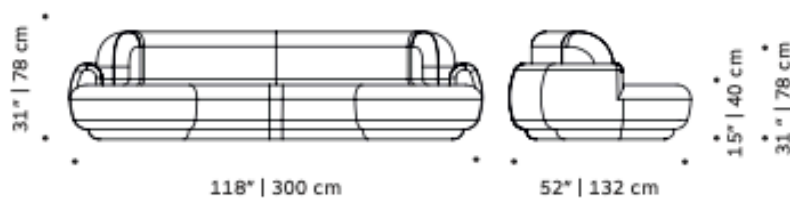

Available in 3 sizes:

Small: 95" W x 52"D x 31" H Seat height 15"

Medium: 110" W x 52"D x 31" H Seat height 15"

Large: 118" W x 52"D x 31" H Seat height 15"

\*Wood finish and upholstery can be fully customized

\*COM Available: Small Sofa: 12.5 Yards, Medium Sofa: 13.5 Yards, Large Sofa: 14.5 Yards

### DIMENSIONS

NAKED 240CM

NAKED 280CM

NAKED 300CM