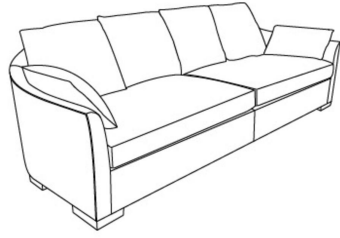

HOLLY HUNT

Villa Sofa

Overall Dimensions	88.0w 41.75d 34.0h in (224w 106d 86h cm)
Seat Height	17.5 in (44 cm)
Seat Depth	24.5 in (62 cm)
Arm Height	24.5 in (62 cm)
Base Finish	Standard Walnut Finishes

100 inches wide: Walnut Finishes

Overall Dimensions	100.0w 41.75d 34.0h in (254w 106d 86h cm)
Seat Height	17.5 in (44 cm)
Seat Depth	24.5 in (62 cm)
Arm Height	24.5 in (62 cm)
Base Finish	Standard Walnut Finishes

116 inches wide: Walnut Finishes

Overall Dimensions	116.0w 41.75d 34.0h in (295w 106d 86h cm)
Seat Height	17.5 in (44 cm)
Seat Depth	24.5 in (62 cm)
Arm Height	24.5 in (62 cm)
Configuration Details	Built in 2 pieces
Base Finish	Standard Walnut Finishes