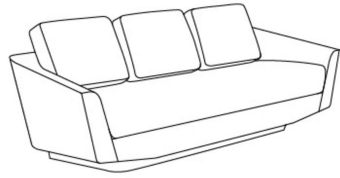

## Open Arms Sofa

<b>Overall Dimensions</b>	109.5w   42.25d   35.5h in (278w   107d   90h cm)
<b>Seat Height</b>	18.5 in (47 cm)
<b>Seat Depth</b>	23.5 in (60 cm)
<b>Arm Height</b>	22.25 in (57 cm)
<b>Configuration Details</b>	Built in one piece, unless otherwise specified
<b>Base Finish</b>	Standard Walnut Finishes

### **109.5 wide x 46.5 deep (inches): Walnut Base**

<b>Overall Dimensions</b>	109.5w   46.5d   35.5h in (278w   118d   90h cm)
<b>Seat Height</b>	18.5 in (47 cm)
<b>Seat Depth</b>	19.75 in (50 cm)
<b>Arm Height</b>	22.25 in (57 cm)
<b>Configuration Details</b>	Comes with 3 front cushions   Built in one piece, unless otherwise specified
<b>Base Finish</b>	Standard Walnut Finishes