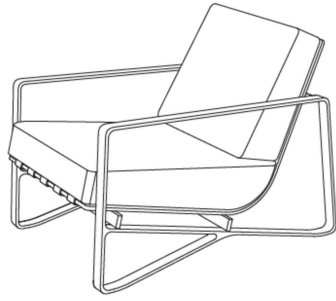

HOLLY HUNT

Omura Lounge Chair

Overall Dimensions	27.75w 37.5d 29.5h in (70w 95d 75h cm)
Seat Height	16.0 in (41 cm)
Seat Depth	21.75 in (55 cm)
Arm Height	21.25 in (54 cm)
Base Finish	Polished Stainless Steel
Leather straps	Leather Strap Saddle
