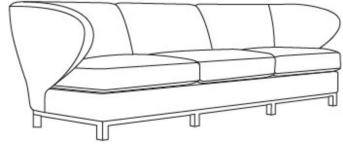

HOLLY HUNT

New Delhi Sofa

Overall Dimensions	120.0w 35.5d 31.5h in (305w 90d 80h cm)
Seat Height	16.25 in (41 cm)
Seat Depth	24.0 in (61 cm)
Configuration Details	Built in one piece, unless otherwise specified
Base Finish	Standard Walnut Finishes