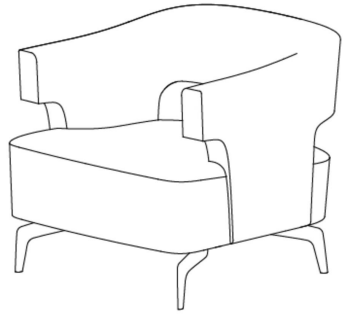

HOLLY HUNT

---

Minerva Lounge Chair

**Overall Dimensions**

33.5w | 31.5d | 28.0h in (85w | 80d | 71h cm)

**Seat Height**

15.5 in (39 cm)

**Seat Depth**

22.5 in (57 cm)

**Arm Height**

26.0 in (66 cm)

**Base Finish**

Monument Dark Cast Bronze |  
Monument Light Cast Bronze