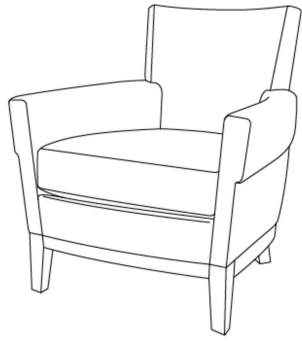

HOLLY HUNT

Jockey Club Chair

Overall Dimensions

28.5w | 31.0d | 32.0h in (72w | 79d | 81h cm)

Seat Height

17.0 in (43 cm)

Seat Depth

21.5 in (55 cm)

Arm Height

23.0 in (58 cm)

Base Finish

Standard Oak Finishes
