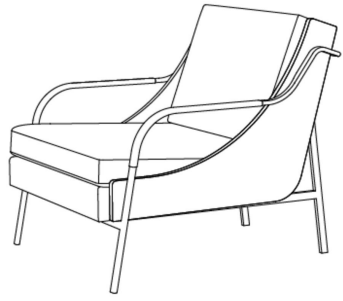

HOLLY HUNT

Harlow Lounge Chair

Overall Dimensions

30.25w | 35.5d | 30.5h in (77w | 90d
| 77h cm)

Seat Height

16.25 in (41 cm)

Seat Depth

22.0 in (56 cm)

Arm Height

21.25 in (54 cm)

Base Finish

Dark Bronze | Light Bronze | Silver
Smoke
