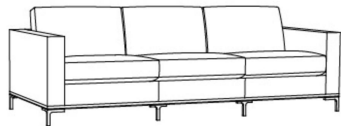

HOLLY HUNT

Guild Sofa

Overall Dimensions	84.0w 39.5d 32.0h in (213w 100d 81h cm)
Seat Height	17.0 in (43 cm)
Seat Depth	24.0 in (61 cm)
Arm Height	25.5 in (65 cm)
Finish	
	Standard Walnut Finishes
	Hand Forged Iron

96 inches wide

Overall Dimensions	96.0w 39.5d 32.0h in (244w 100d 81h cm)
Seat Height	17.0 in (43 cm)
Seat Depth	24.0 in (61 cm)
Arm Height	25.5 in (65 cm)
Finish	
	Standard Walnut Finishes
	Hand Forged Iron