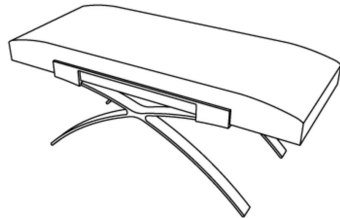

HOLLY HUNT

Dragonfly
Bench

Overall Dimensions

34.75w | 18.0d | 18.25h in (88w |
46d | 46h cm)

Base Finish

Polished Stainless Steel

45.5 inches wide: Stainless Steel

Overall Dimensions

45.5w | 18.0d | 18.25h in (116w |
46d | 46h cm)

Base Finish

Polished Stainless Steel