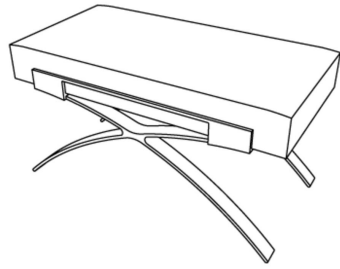

HOLLY HUNT

Dragonfly
Bench

Overall Dimensions

34.75w | 18.0d | 18.25h in (88w |
46d | 46h cm)

Base Finish

Polished Stainless Steel

45.5 inches wide: Stainless Steel

Overall Dimensions

45.5w | 18.0d | 18.25h in (116w |
46d | 46h cm)

Base Finish

Polished Stainless Steel