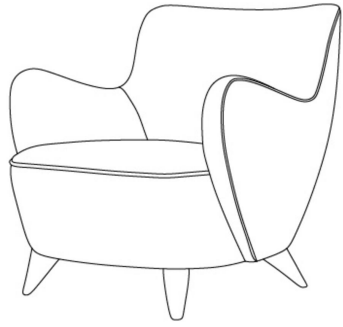

HOLLY HUNT

Barrel Chair

Overall Dimensions	30.0w 33.0d 30.0h in (76w 84d 76h cm)
Seat Height	17.0 in (43 cm)
Seat Depth	23.5 in (60 cm)
Arm Height	23.0 in (58 cm)
Finish	Maple Ebony Maple Natural Walnut Ebony Walnut Natural

Metal Swivel Base

Overall Dimensions	30.0w 33.0d 30.0h in (76w 84d 76h cm)
Seat Height	17.0 in (43 cm)
Seat Depth	23.5 in (60 cm)
Arm Height	23.0 in (58 cm)
Finish	Antique Brass Polished Brass Polished Nickel Satin Brass Satin Nickel