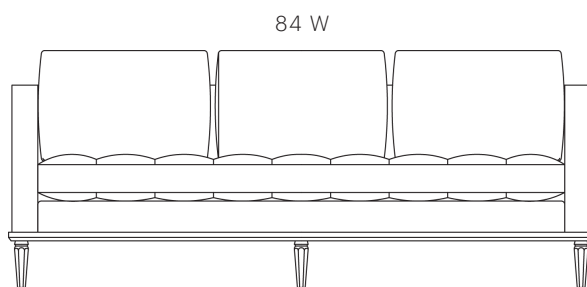

ANEES
FURNITURE & DESIGN

HAMPTON SOFA

HAMPTON SOFA

DIMENSIONS 84 W × 40 D × 34 H
18.5 Seat Height at Crown
23 Seat Depth
29.5 Arm Depth

FABRIC Sofa: 22 Yards / 396 Sq Feet
Base: Wanlut

E

E