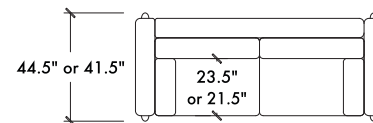

HOWARD SOFA

Designed to work equally well in a formal living or cozy media room, the Howard is a plush Sofa built for relaxation. Down cushions and 8-way hand tied springs create the ultimate comfort, while its precise proportions, and sculptural details secure it as a statuesque anchor for any room.

72", 84", 96", 102", 108" or 120" L x 29"H

Seat Height: 17.5"

Seat Depth: 23.5" (Standard), 21.5" (Shallow)

Overall Depth: 44.5" (Standard), 41.5" (Shallow)

Feet: Walnut or Blackened Walnut

Fabric: COM

Construction: Solid Wood Frame, 8-Way Hand-Tied Springs

Custom sizing and finishes upon request.

Two bolster pillows included.

Also available as an Arm Chair and Sectional Sofa.

All pieces made-to-order.

Made by hand in USA.

© 2016 Egg Collective L.L.C.

info@eggcollective.com | 347.889.7594